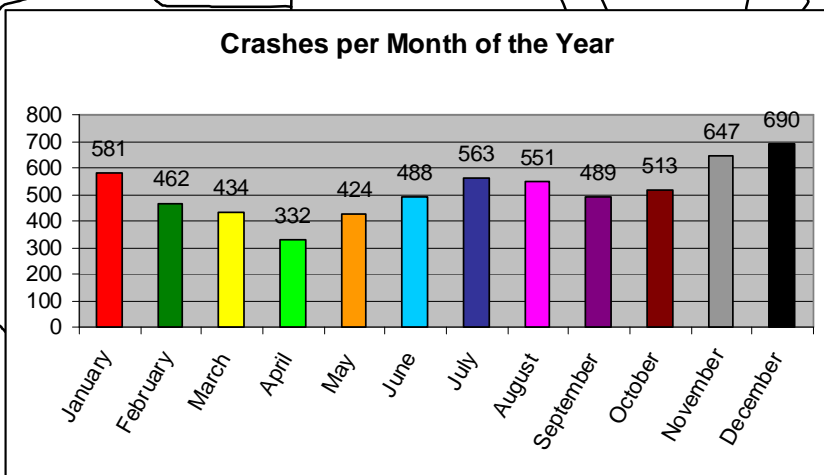

Legend

- January
- February
- March
- April
- May
- June
- July
- August
- September
- October
- November
- December

D-6

Figure No.

SHERIDAN TRANSPORTATION PLAN

Crashes by Month of the Year