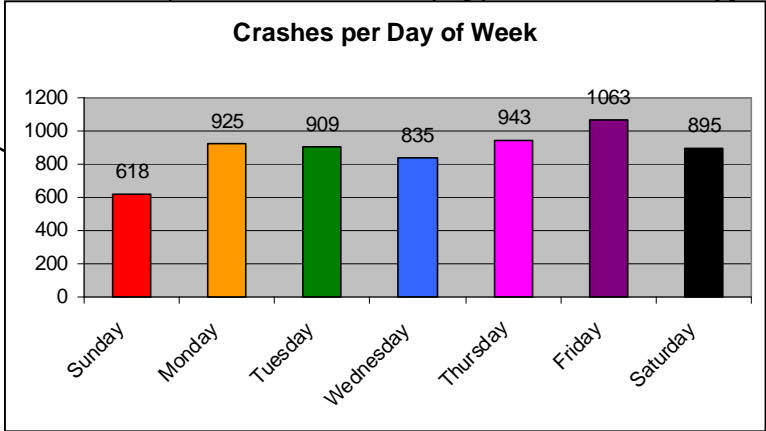

**Legend**

- Sunday
- Monday
- Tuesday
- Wednesday
- Thursday
- Friday
- Saturday

**D-4**

Figure No.

**SHERIDAN TRANSPORTATION PLAN**

Crashes by Day of Week